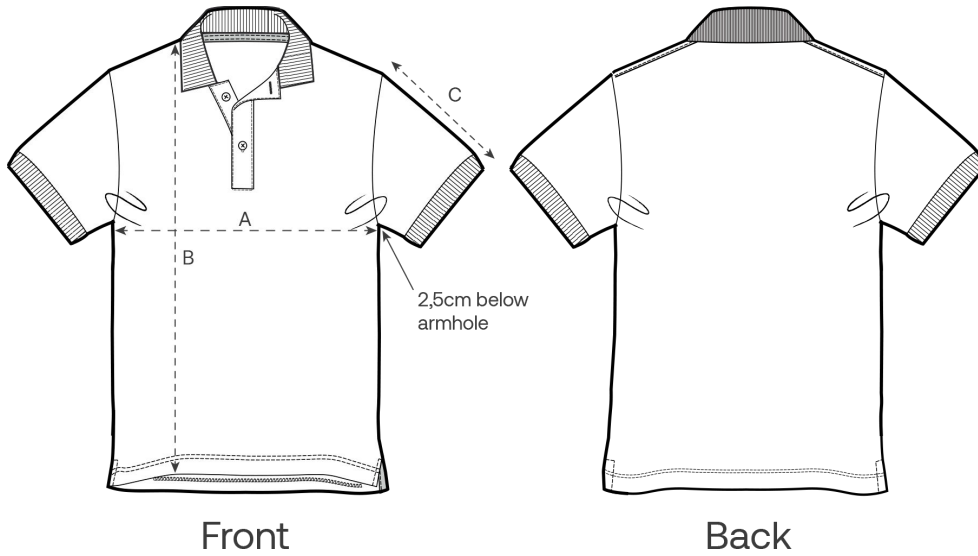

Size Guide

Measurement in cm	XXS	XS	S	M	L	XL	XXL	3XL	4XL	5XL
A - Half Chest	45.5	47.5	50.5	53.5	56.5	59.5	63.5	67.5	72.5	77.5
B - Body Length	61	64	68	72	74	76	78	80	82	83
C - Sleeve Length	22	22.5	23	23.5	24	24.5	25	25.5	25.5	25.5

Packing

Sizes	XXS	XS	S	M	L	XL	XXL	3XL	4XL	5XL
Pieces / bag	5	5	5	5	5	5	5	5	5	5
Pieces / box	25	50	50	50	50	50	50	25	25	25

Environmental impact

Please note that the table below shows data for an adult in size M.